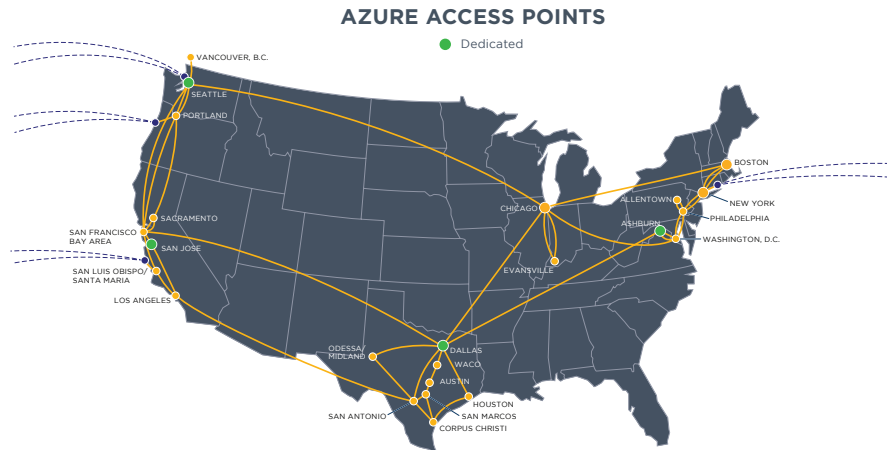

Astound Empowers your Business with a Secure, Direct Connection to Azure.

Microsoft Azure ExpressRoute is available world-wide. Customers can connect to any Azure node and be routed anywhere on the Azure backbone. ExpressRoute has multiple diverse circuits linking USA regions.

Astound provides Layer 2 connectivity to Microsoft ExpressRoute through trunked VLAN. We offer ExpressRoute or ExpressRoute Direct to Microsoft Azure in the following locations and support speeds up to 100Gbps.

City	Site Name	Supported Speeds
Ashburn, VA	Equinix DC2/DC11	50Mbps to 100Gbps
Dallas, TX	Equinix DA2	
San Jose, CA	Equinix SV5	
Seattle, WA	Westin SEA10